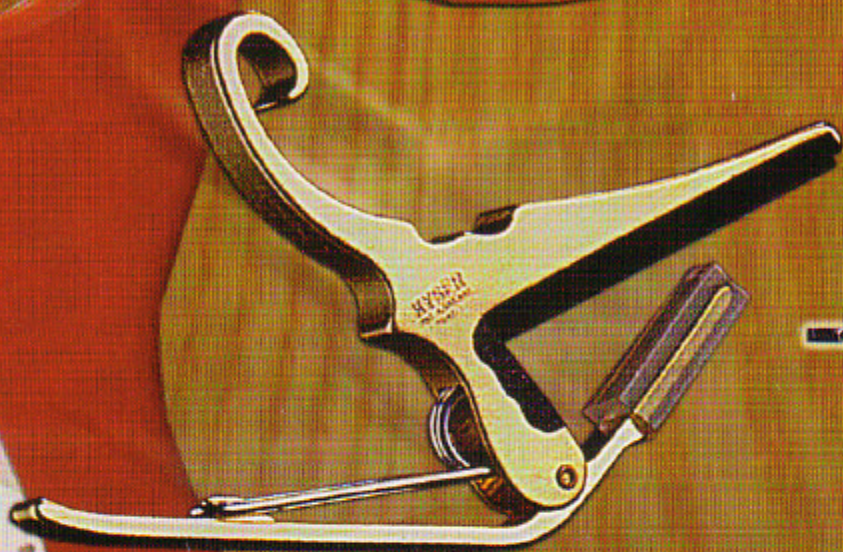

KYSER MUSICAL PRODUCTS

Kyser®